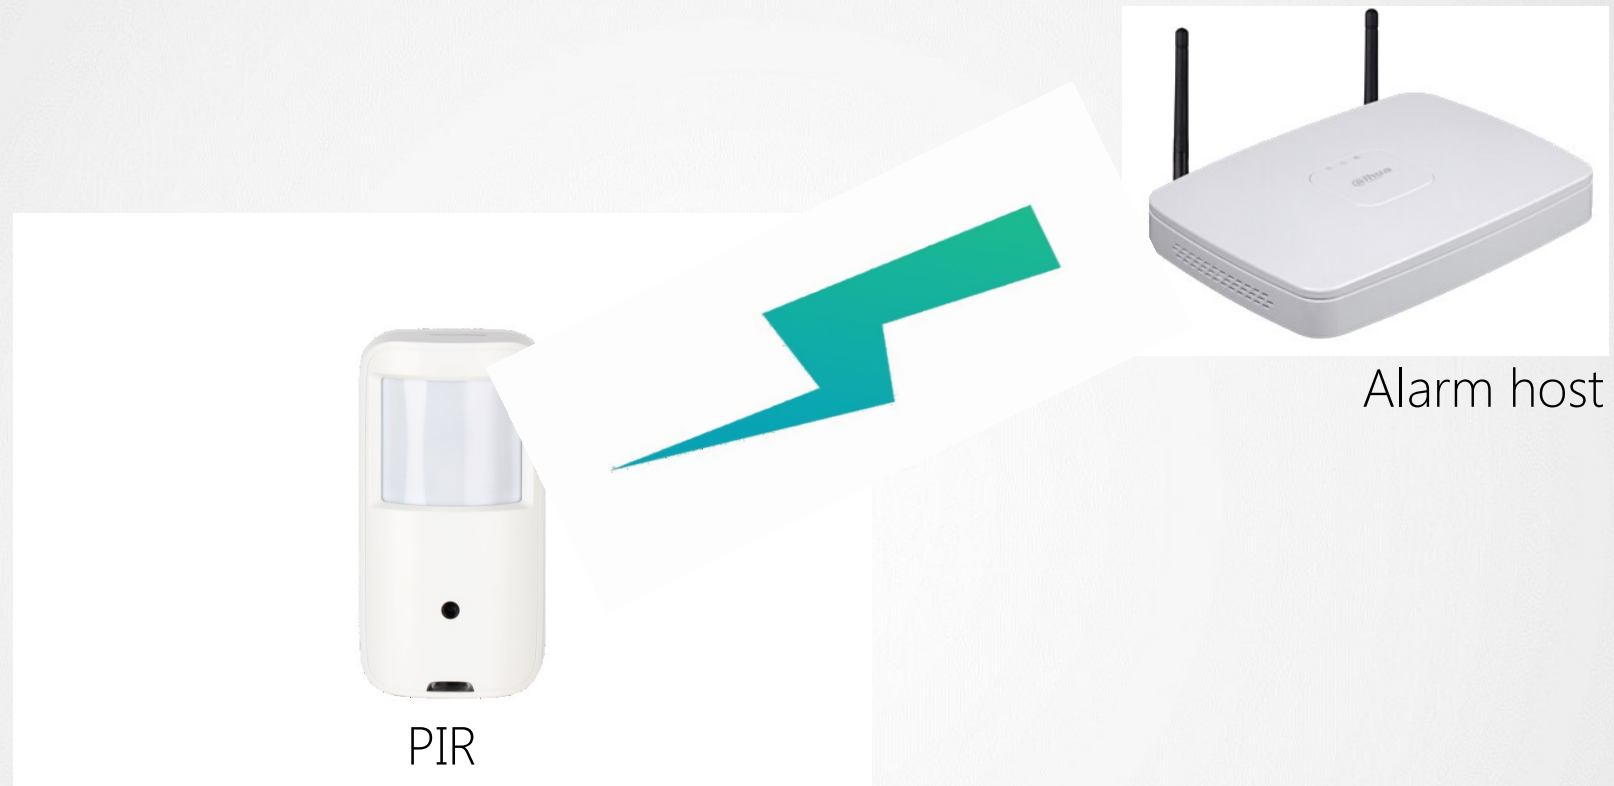

Oct, 2016

MotionEye Series

HDCVI PIR Camera release

The beautiful life need dual protection

The MotionEye Model HAC-HUM1220A-(W)-PIR is **a indoor motion-detected video camera** designed for use in where video verification of intrusion alarms is necessary or desired. It consists of a camera and a passive infrared sensor.

Pinhole lens

The lens which we choose is an pinhole lens. It is hidden, not easy to found. And the field of view angle is 100.5° which can cover the detection range of the PIR.

Performance

Clear and clean image, more details can be captured

Alarm transmission

The wireless communication distance is up to 1km in an open environment (only for -W model)

The camera is typically installed to monitor the area where the motion detection is needed. When the passive infrared sensor is triggered, it will transmit **a alarm signal** to DVR or alarm host (-W Only), and provide the **video evidence** for the intrusion event.