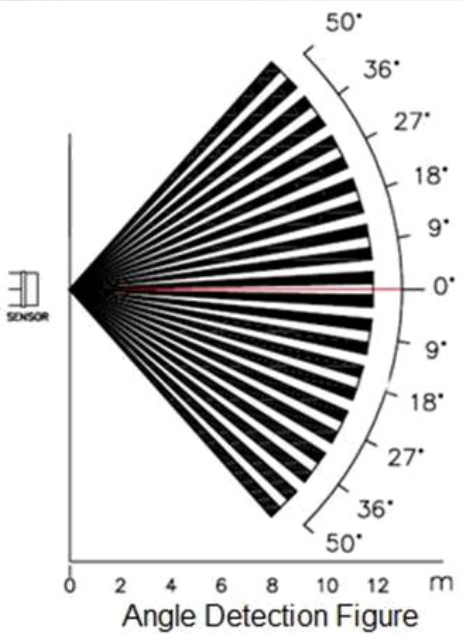

Bracket, **New Design**

2.8mm
Fixed Lens

25/30/50/60fps@**720P**

25/30fps@**1080P**

2Mp Full HD

HAC-HUM1220A-(W)-PIR

PIR:

- 12m/100° detecting range/angle
- The wireless transmission distance is up to 1km (Open area, only for -W model)
- One-step detection technology, detection sensitivity adjustable
- Support tamperproof for device cover

Pinhole lens

The lens which we choose is an pinhole lens. It is hidden, not easy to found. And the field of view angle is 100.5° which can cover the detection range of the PIR.

Performance

Clear and clean image, more details can be captured

Detection Range

The horizontal angle of PIR is 100° .

The far detection distance of PIR is 12m while the near distance is 1m

Pet immunity

With the dual digital sensor, the detection accuracy is efficiently improved. It can automatic filter without false positives when pets through the detection area (Pet immunity ≤ 18 kg).