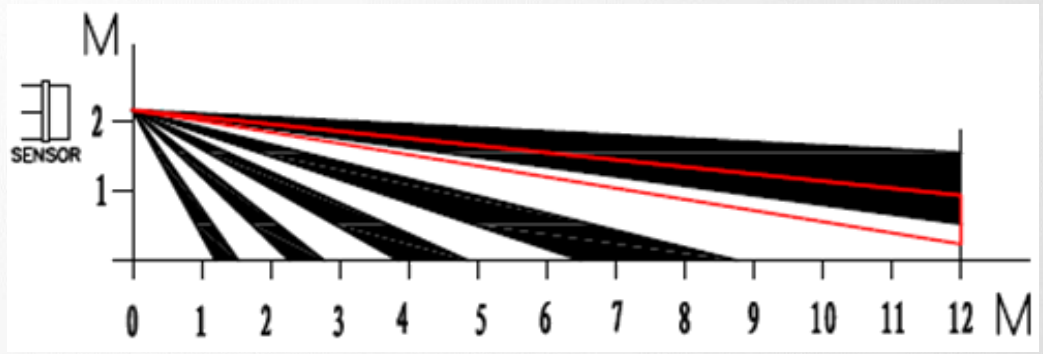

Bracket, **New Design**

2.8mm
Fixed Lens

25/30/50/60fps@**720P**

25/30fps@**1080P**

2Mp Full HD

HAC-HUM1220A-(W)-PIR

PIR:

- 12m/100° detecting range/angle
- The wireless transmission distance is up to 1km (Open area, only for -W model)
- One-step detection technology, detection sensitivity adjustable
- Support tamperproof for device cover

Pinhole lens

The lens which we choose is an pinhole lens. It is hidden, not easy to found. And the field of view angle is 100.5° which can cover the detection range of the PIR.

Performance

Clear and clean image, more details can be captured

Detection Range

The horizontal angle of PIR is 100° .

The far detection distance of PIR is 12m while the near distance is 1m

Pet immunity

With the dual digital sensor, the detection accuracy is efficiently improved. It can automatic filter without false positives when pets through the detection area (Pet immunity ≤ 18 kg).

Alarm transmission

The wireless communication distance is up to 1km in an open environment (only for -W model)

The camera is typically installed to monitor the area where the motion detection is needed. When the passive infrared sensor is triggered, it will transmit **a alarm signal** to DVR or alarm host (-W Only), and provide the **video evidence** for the intrusion event.