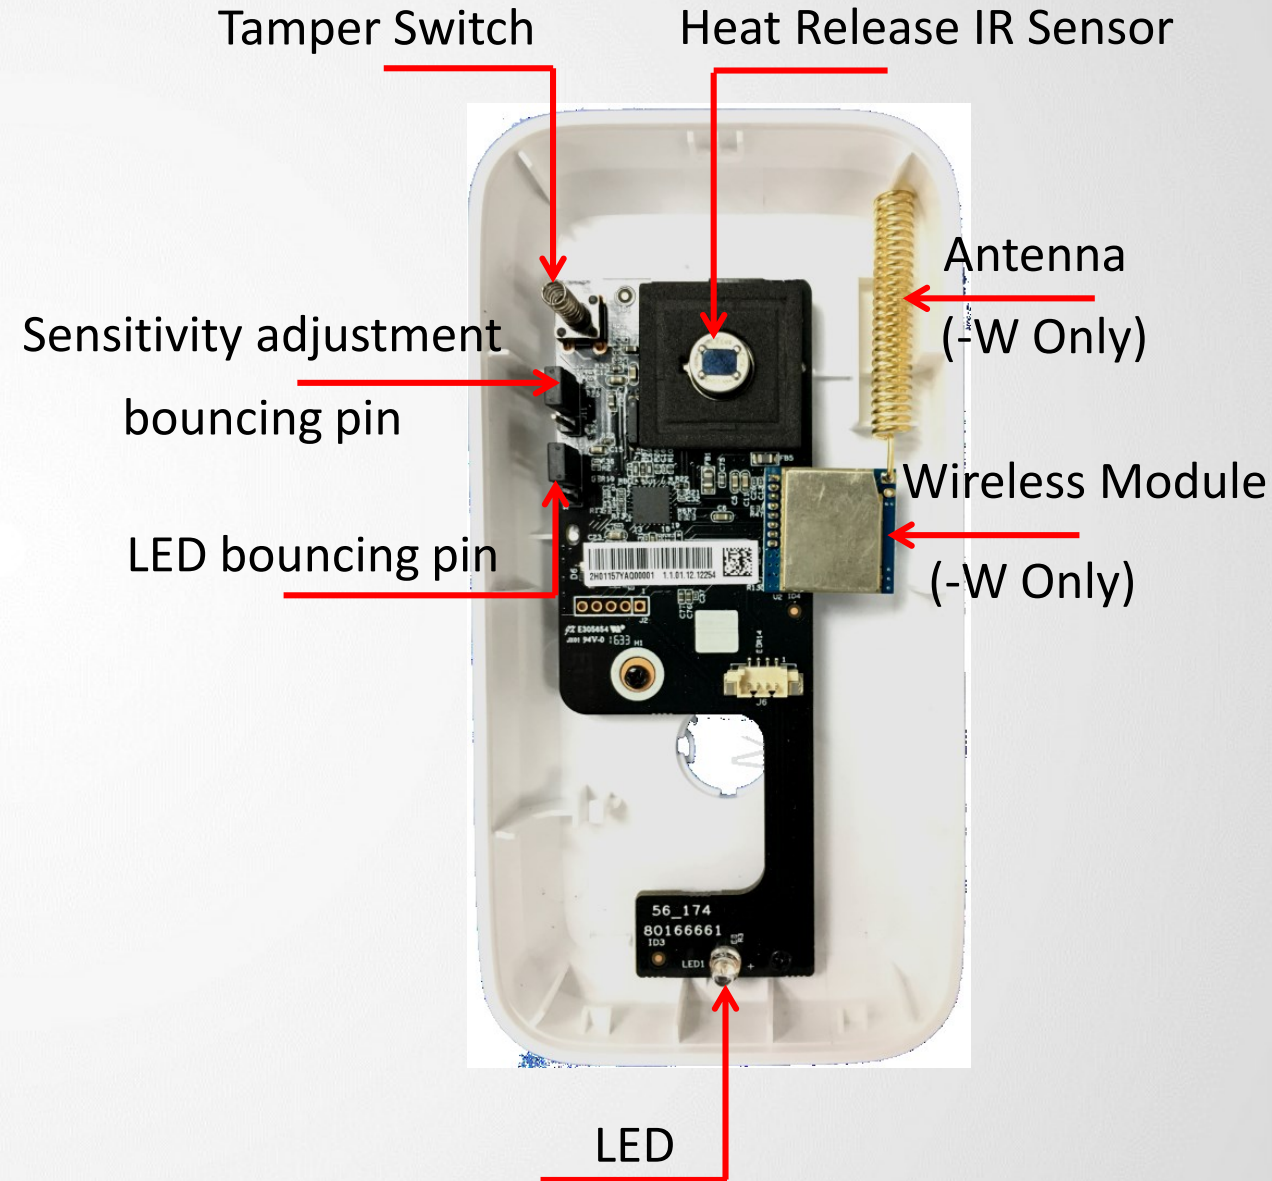

Oct, 2016

MotionEye Series

HDCVI PIR Camera release

The beautiful life need dual protection

The MotionEye Model HAC-HUM1220A-(W)-PIR is **a indoor motion-detected video camera** designed for use in where video verification of intrusion alarms is necessary or desired. It consists of a camera and a passive infrared sensor.

Bracket, **New Design**

2.8mm
Fixed Lens

25/30/50/60fps@**720P**

25/30fps@**1080P**

2Mp Full HD

HAC-HUM1220A-(W)-PIR

PIR:

- 12m/100° detecting range/angle
- The wireless transmission distance is up to 1km (Open area, only for -W model)
- One-step detection technology, detection sensitivity adjustable
- Support tamperproof for device cover

Pinhole lens

The lens which we choose is an pinhole lens. It is hidden, not easy to found. And the field of view angle is 100.5° which can cover the detection range of the PIR.

Performance

Clear and clean image, more details can be captured

Alarm transmission

The wireless communication distance is up to 1km in an open environment (only for -W model)

The camera is typically installed to monitor the area where the motion detection is needed. When the passive infrared sensor is triggered, it will transmit **a alarm signal** to DVR or alarm host (-W Only), and provide the **video evidence** for the intrusion event.